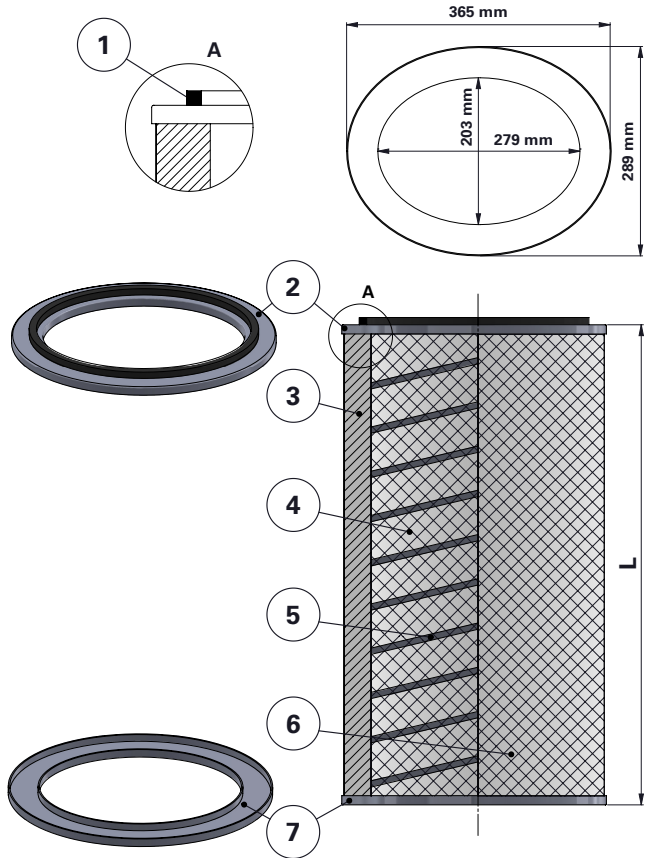

DATA SHEET

Replacement Elements Cartridges – DFO Style – 2 Open End Caps

DFO Style – 2 Open End Caps

Oval Cartridge Filter for Downflo Oval (DFO) and other brands of cartridge collectors

Available with and without outer liner

| Item | Description |
|------|---------------------|
| 1 | Gasket |
| 2 | Top end cap |
| 3 | Media pack |
| 4 | Inner liner |
| 5 | Inner beading |
| 6 | Outer liner |
| 7 | Bottom end cap open |

Dimensions [mm]

| | |
|---------|-----------|
| Outer Ø | 289 × 365 |
| Inner Ø | 203 × 279 |
| L | 660 |