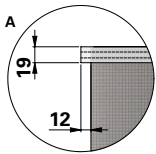

Donaldson
FILTRATION SOLUTIONS

DATA SHEET

Replacement Elements Bags – Dalamatric Style

* Measured from top of collar to top of stitching

Dalamatric Style

0.7 m, 1.0m, 1.25 m, 1.50 m, 1.75 m, 2.0 m Dalamatric Bag with felt ring top, flat sewn bottom

For Dalamatric Insertable (DLMV), Dalamatric Cased (DLMC) and other brands of baghouse collectors

Item	Description
1	Felt ring
2	Label (inside)
3	Filter bag

Dimensions [mm]	
Width	495
L	700
	1000
	1250
	1500
	1750
2000	