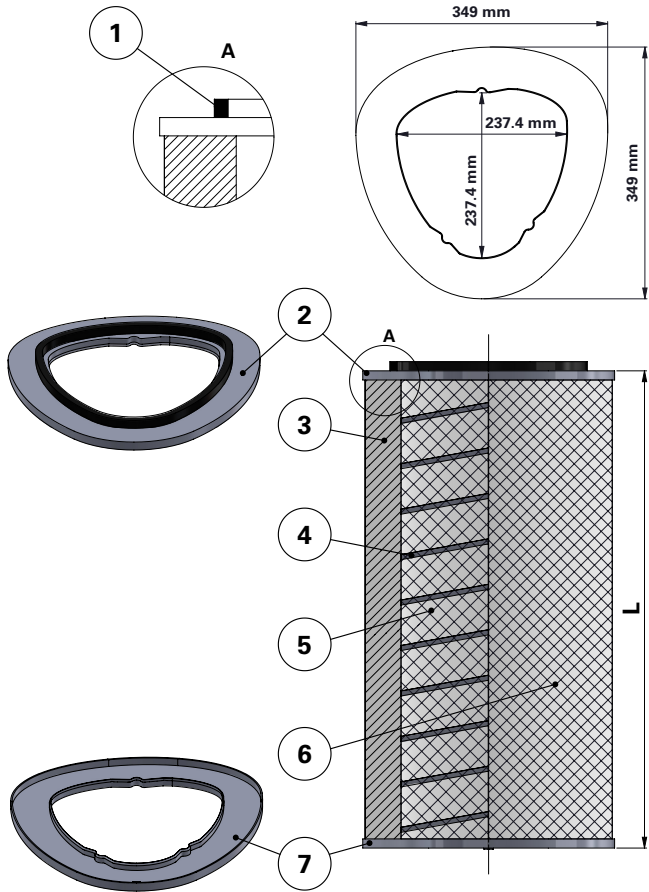

## Replacement Elements Cartridges – DFE Style – 2 Open End Caps

### DFE Style – 2 Open End Caps

Asymmetric Cartridge Filter for Downflo Evolution cartridge collectors

Available with and without outer liner

Item	Description
1	Gasket
2	Top end cap
3	Media pack
4	Inner liner
5	Inner beading
6	Outer liner
7	Bottom end cap open

### Dimensions [mm]

Outer Ø	349 × 349
Inner Ø	237.4 × 237.4
L	660