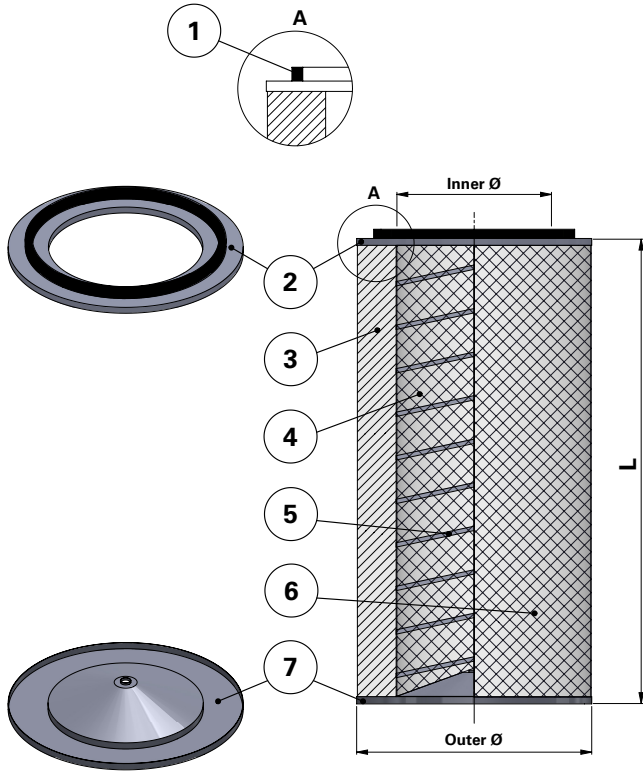

Donaldson
FILTRATION SOLUTIONS

DATA SHEET

Replacement Elements

Cartridges – TD Style – Open Closed with Hole

TD Style – Open Closed with Hole

TD-style Cartridge Filter

TD-style Cartridge Filter for ECB, TD and other brands of cartridge collectors

Available with and without outer liner

Item	Description
1	Gasket
2	Top end cap
3	Media pack
4	Inner liner
5	Inner beading
6	Outer liner
7	Bottom end cap with Ø13.5 mm hole

Dimensions [mm]

Outer Ø	324
Inner Ø	213
L	660