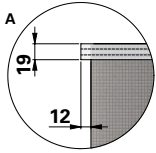

## Replacement Elements Bags – Dalamatric Style

\* Measured from top of collar to top of stitching

### Dalamatric Style

0.7 m, 1.0m, 1.25 m, 1.50 m, 1.75 m, 2.0 m Dalamatric Bag with felt ring top, flat sewn bottom

For Dalamatric Insertable (DLMV), Dalamatric Cased (DLMC) and other brands of baghouse collectors

Item	Description
1	Felt ring
2	Label (inside)
3	Filter bag

Dimensions [mm]	
Width	495
L	700
	1000
	1250
	1500
	1750
	2000