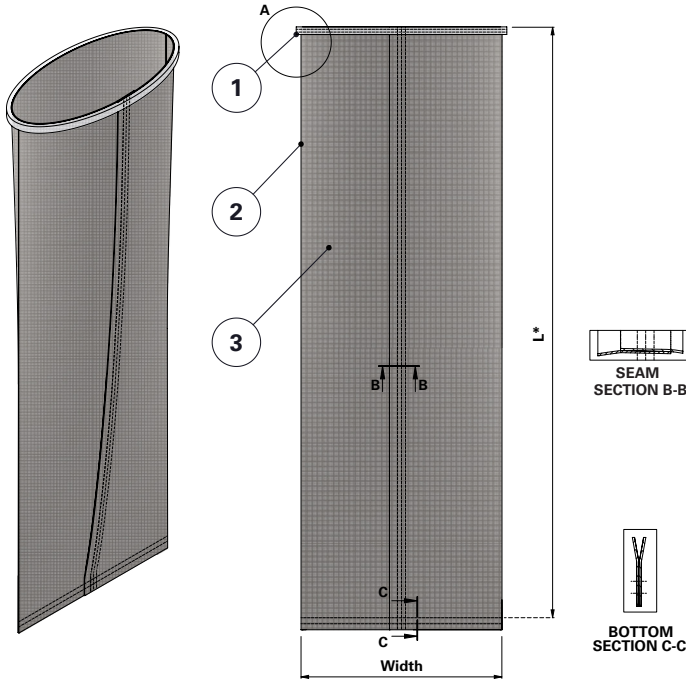

## Replacement Elements Bags – Dalamatric Style

\* Measured from top of collar to top of stitching

### Dalamatric Style

0.7 m, 1.0m, 1.25 m, 1.50 m, 1.75 m, 2.0 m Dalamatric Bag with felt ring top, flat sewn bottom

For Dalamatric Insertable (DLMV), Dalamatric Cased (DLMC) and other brands of baghouse collectors

Item	Description
1	Felt ring
2	Label (inside)
3	Filter bag

Dimensions [mm]	
Width	495
L	700
	1000
	1250
	1500
	1750
	2000