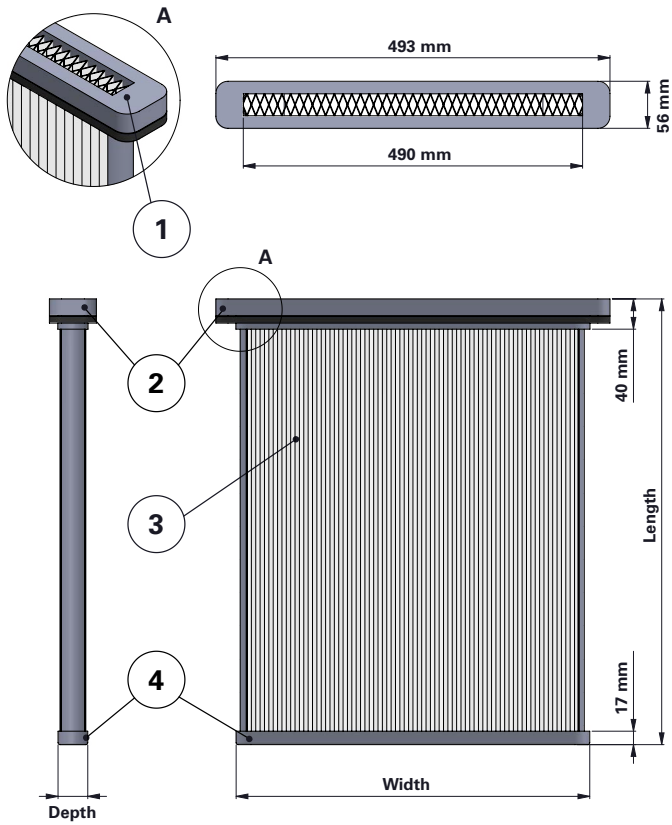

DATA SHEET

Replacement Elements Panels – Dalamatic Style – Clean Air Side

Dalamatic Style – Clean Air Side

Panel Filter to convert bags and cages for Dalamatic Insertable (DLMV), Dalamatic Cased (DLMC) and other brands of baghouse collectors

Item	Description
1	Gasket
2	Header
3	Media pack
4	Footer

Dimensions [mm]	
Width	455
Depth	25
Length	600
	1000