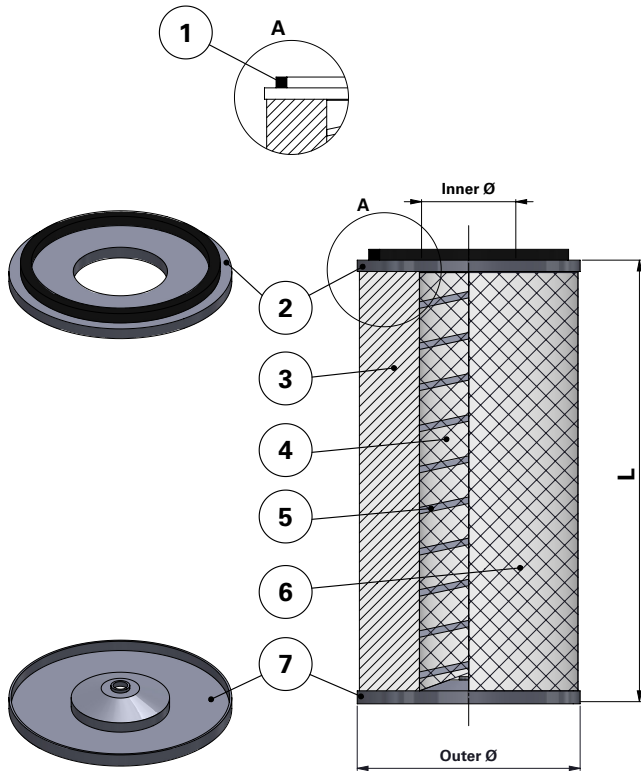

Donaldson
FILTRATION SOLUTIONS

DATA SHEET

Replacement Elements

Cartridges – TD-Small Style – Open Closed with Hole

TD-Small Style – Open Closed with Hole

TDsmall-style Cartridge Filter

For Small TD and other brands of cartridge collectors

Available with and without outer liner

Item	Description
1	Gasket
2	Top end cap
3	Media pack
4	Inner liner
5	Inner beading
6	Outer liner
7	Bottom end cap with Ø13.5 mm hole

Dimensions [mm]

Outer Ø	202
Inner Ø	91
L	406