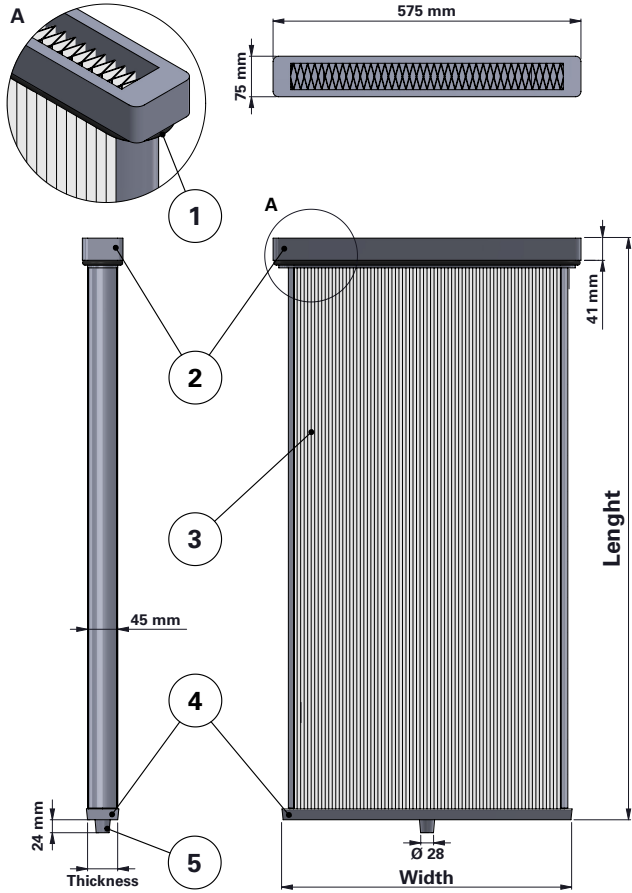

DATA SHEET

Replacement Elements

Panels – Handte Style Large – Clean Air Side

Handte Style Large – Clean Air Side

Panel Filter for Handte on Trumpf laser and other brands of collectors

Item	Description
1	Gasket
2	Header
3	Media pack
4	Footer
5	Lug

Dimensions [mm]	
Width	575
Thickness	54
Length	1043