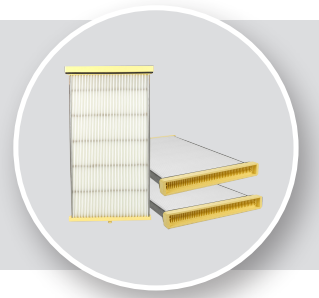

DATA SHEET

Replacement Elements

Panels – Handte Style Large – Clean Air Side

Handte Style Large – Clean Air Side

Panel Filter for Handte on Trumpf laser and other brands of collectors

Item	Description
1	Gasket
2	Header
3	Media pack
4	Footer
5	Lug

Dimensions [mm]	
Width	575
Thickness	54
Length	1043