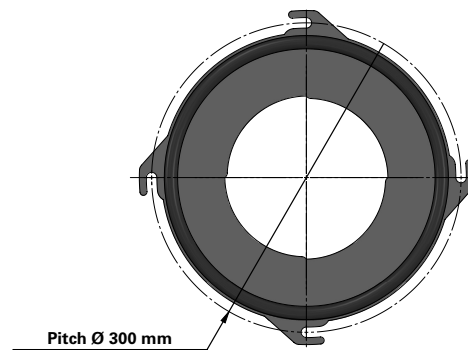

Donaldson
FILTRATION SOLUTIONS

DATA SHEET

Replacement Elements Cartridges – Series 216 Quick Fix 4

Series 216 Quick Fix 4

Cartridge Filter with open top end cap with 4 hooks, 300 mm pitch diameter and closed bottom end cap

Special feature: Dirty Air Plenum installation for different brands of cartridge collectors

Without outer liner

Top end cap quick fix

Item	Description
1	Gasket above top end cap
2	Top end cap quick fix
3	Media pack
4	Straps
5	Inner liner
6	Bottom end cap closed

Dimensions [mm]

Outer Ø	216
Inner Ø	144
L	1000
Pitch Ø	300