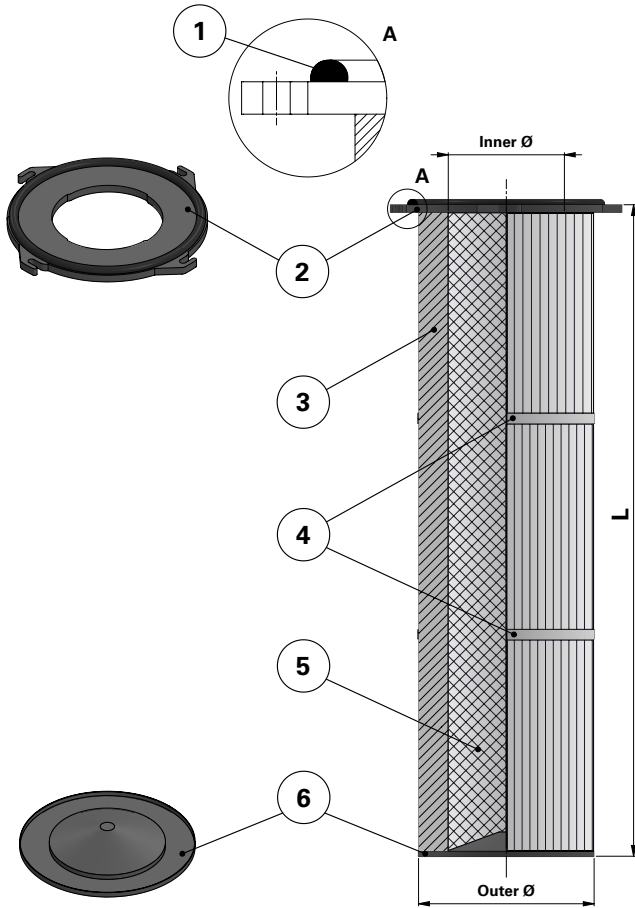

Donaldson
FILTRATION SOLUTIONS

DATA SHEET

Replacement Elements Cartridges – Series 216 Quick Fix 4

Series 216 Quick Fix 4

Cartridge Filter with open top end cap with 4 hooks, 300 mm pitch diameter and closed bottom end cap

Special feature: Dirty Air Plenum installation for different brands of cartridge collectors

Without outer liner

Top end cap quick fix

Item	Description
1	Gasket above top end cap
2	Top end cap quick fix
3	Media pack
4	Straps
5	Inner liner
6	Bottom end cap closed

Dimensions [mm]

Outer Ø	216
Inner Ø	144
L	1000
Pitch Ø	300