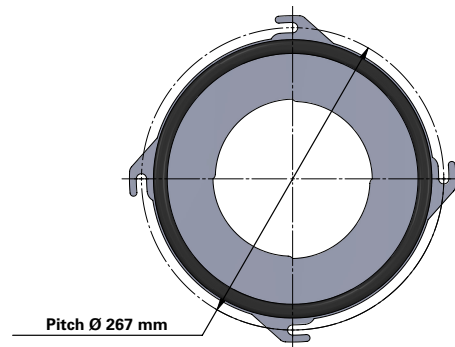

Donaldson
FILTRATION SOLUTIONS

DATA SHEET

Replacement Elements

Cartridges – Series 218 Quick Fix 4 Hook

Series 218 Quick Fix 4 Hook

Cartridge Filter with open top end cap with 4 hooks, 267 mm pitch diameter and closed bottom end cap

Special feature: Dirty Air Plenum and Clean Air Plenum installation for Series 218 and other brands of cartridge collectors

Without outer liner

Top end cap quick fix

Item	Description
1	Gasket above and below top end cap
2	Top end cap quick fix
3	Media pack
4	Straps
5	Inner liner
6	Bottom end cap closed

Dimensions [mm]

Outer Ø	218
Inner Ø	144
L	600 1000 1200
Pitch Ø	267