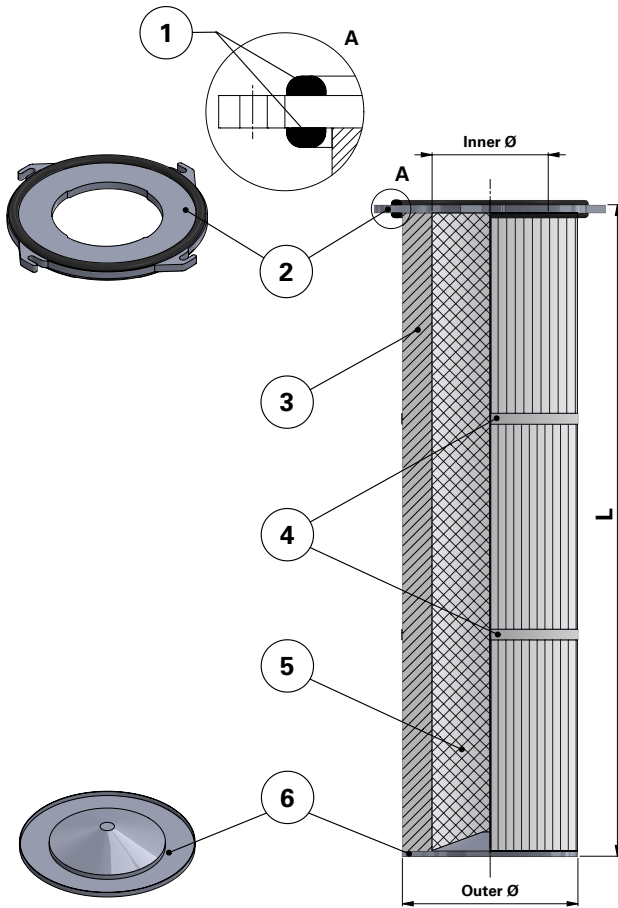

Donaldson
FILTRATION SOLUTIONS

DATA SHEET

Replacement Elements

Cartridges – Series 218 Quick Fix 4 Hook

Series 218 Quick Fix 4 Hook

Cartridge Filter with open top end cap with 4 hooks, 267 mm pitch diameter and closed bottom end cap

Special feature: Dirty Air Plenum and Clean Air Plenum installation for Series 218 and other brands of cartridge collectors

Without outer liner

Top end cap quick fix

Item	Description
1	Gasket above and below top end cap
2	Top end cap quick fix
3	Media pack
4	Straps
5	Inner liner
6	Bottom end cap closed

Dimensions [mm]

Outer Ø	218
Inner Ø	144
L	600 1000 1200
Pitch Ø	267