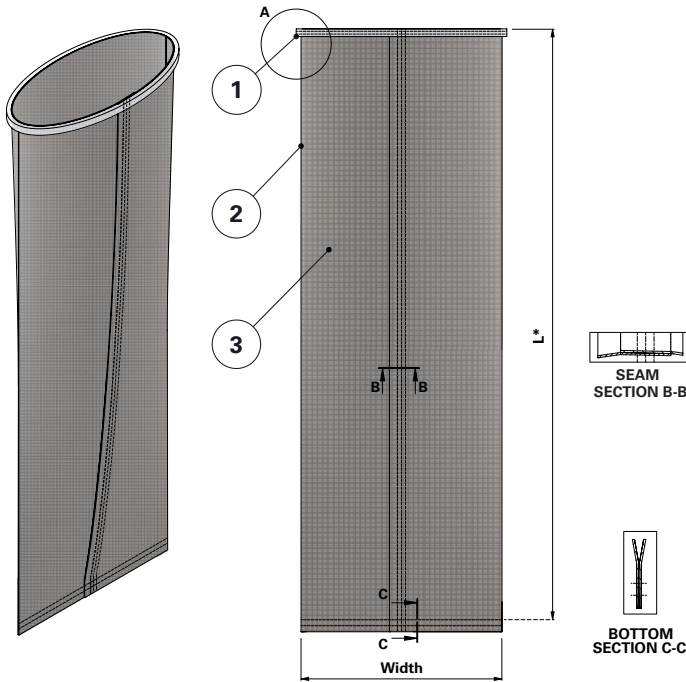

## Replacement Elements Bags – Dalamatric Style

\* Measured from top of collar to top of stitching

### Dalamatric Style

0.7 m, 1.0m, 1.25 m, 1.50 m, 1.75 m, 2.0 m Dalamatric Bag with felt ring top, flat sewn bottom

For Dalamatric Insertable (DLMV), Dalamatric Cased (DLMC) and other brands of baghouse collectors

Item	Description
1	Felt ring
2	Label (inside)
3	Filter bag

Dimensions [mm]	
Width	495
L	700
	1000
	1250
	1500
	1750
	2000