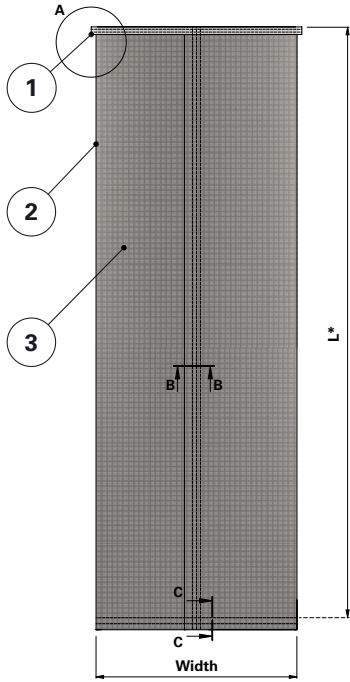

### Dalamatric Style

0.7 m, 1.0m, 1.25 m, 1.50 m, 1.75 m, 2.0 m Dalamatric Bag with felt ring top, flat sewn bottom

For Dalamatric Insertable (DLMV), Dalamatric Cased (DLMC) and other brands of baghouse collectors

\* Measured from top of collar to top of stitching

Item	Description
1	Felt ring
2	Label (inside)
3	Filter bag

Dimensions [mm]	
Width	495
L	700
	1000
	1250
	1500
	1750
	2000