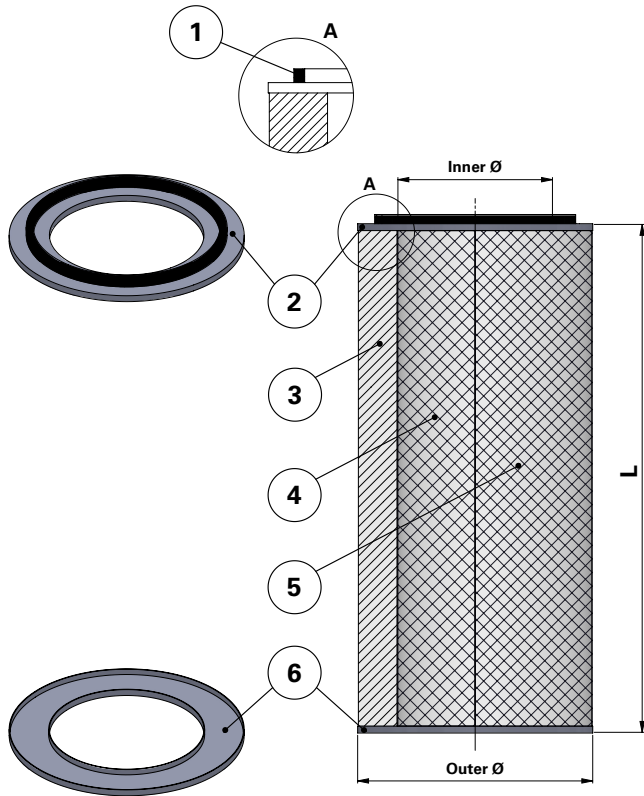

DATA SHEET

Replacement Elements Cartridges – Series 352 – 2 Open End Caps

Series 352 – 2 Open End Caps

Cartridge Filter with open top end cap and open bottom end cap

For different brands of cartridge collectors

With outer liner

Item	Description
1	Gasket
2	Top end cap
3	Media pack
4	Inner liner
5	Outer liner
6	Bottom end cap open

Dimensions [mm]	
Outer Ø	352
Inner Ø	240
L	600
	762